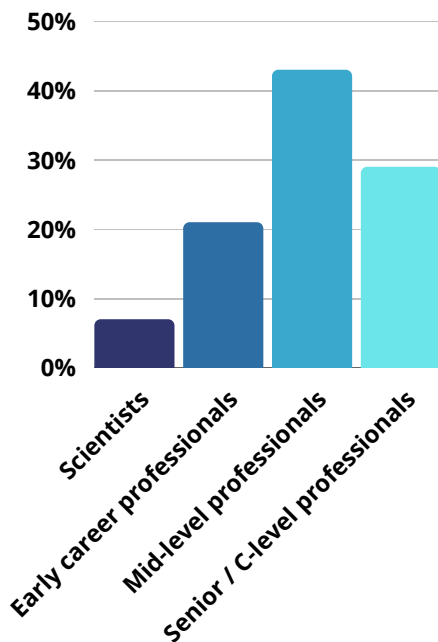

Contact us: Marija Šaraite
+37062254719
marija@lithuanianleaders.org