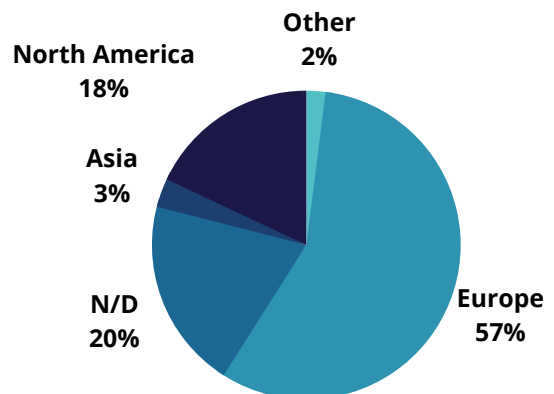

Talent Reach - your partner in reaching Lithuanian professionals all over the world

Community of global Lithuanian professionals in 60+ countries

GLL Network

Contact us: Marija Šaraite
+37062254719
marija@lithuanianleaders.org