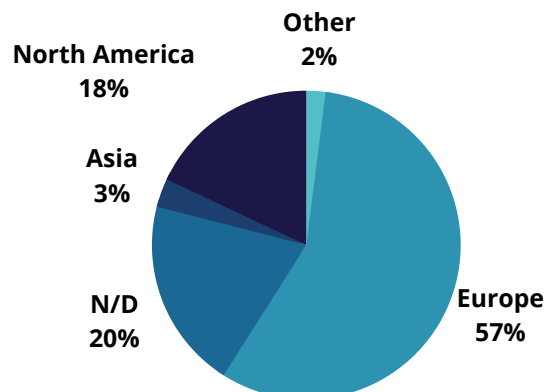

Talent Reach – your partner in reaching Lithuanian professionals all over the world

Community of global Lithuanian professionals in 60 countries

Our network

Contact us: Kristina Kulešė
+370 621 08479
kristina@lithuanianleaders.org