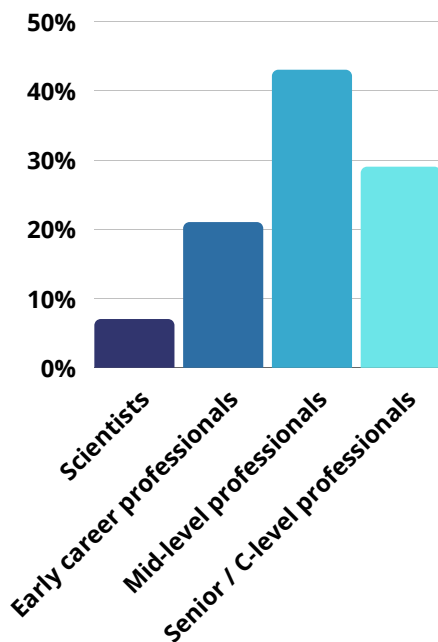

Talent Reach – your partner in reaching Lithuanian professionals all over the world

Community of global Lithuanian professionals in 60 countries

Our network

Contact us: Kristina Kulešė
+370 621 08479
kristina@lithuanianleaders.org